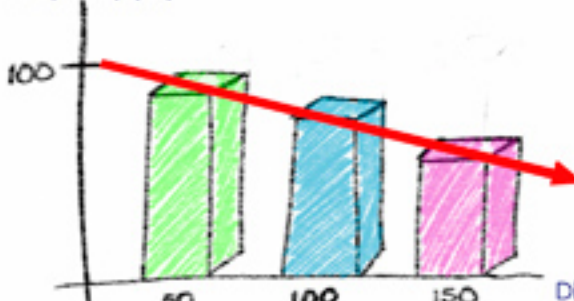

Always forced to the same brand.

80% Efficiency

 **Generic**

Capacity (TR)

100

Distance (ft)

The distance degrade the nominal capacity of the equipment.